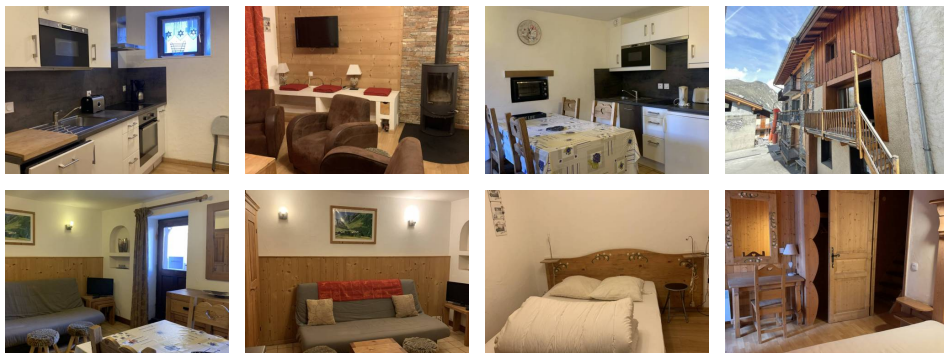

Area : 99 m²

Surface Carrez : 115.51 m²

Rooms : 7

Bedrooms : 5

Levels : 4

Bathroom : 3

Toilettes : 2

Diagnostic énergétique

328 kWhEP/sq.m/year

10 kg eq CO2/sq.m/year

Estimation des coûts annuels minimum : 2290 €

Estimation des coûts annuels maximum : 3140 €

Located in the historic part of Saint-Martin-de-Belleville, this south-west facing chalet offers magnificent views of the village and the mountains. Just 200 m from the slopes, it has 4 levels, 4 bedrooms and a sleeping area, 2 bathrooms and 2 toilets. A balcony, a ski locker and excellent development potential make it an ideal opportunity for a mountain project.