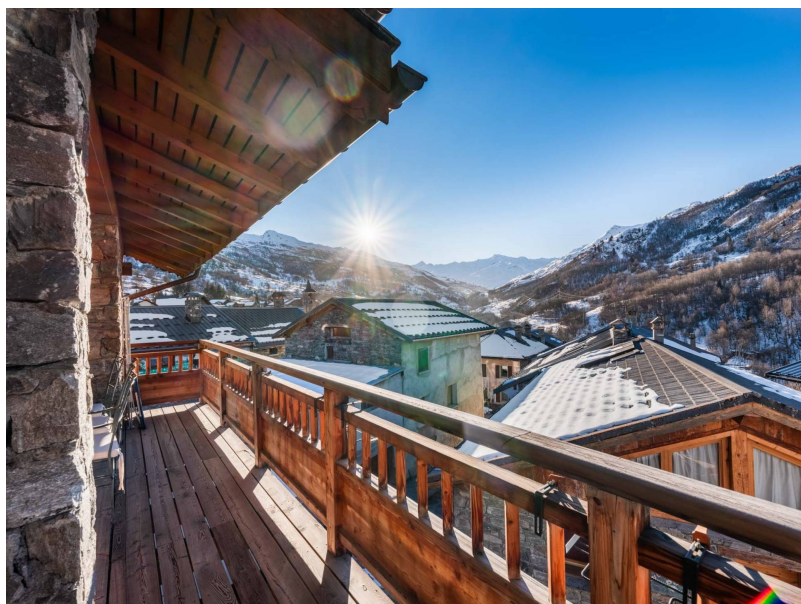

Chalet, Saint-Martin-de-Belleville (73440)

1 990 000 €

Agency fees included in the selling price

Informations

City : Saint-Martin-de-Belleville

Region : Auvergne-Rhône-Alpes

Mandat : 2413

Type : Chalet