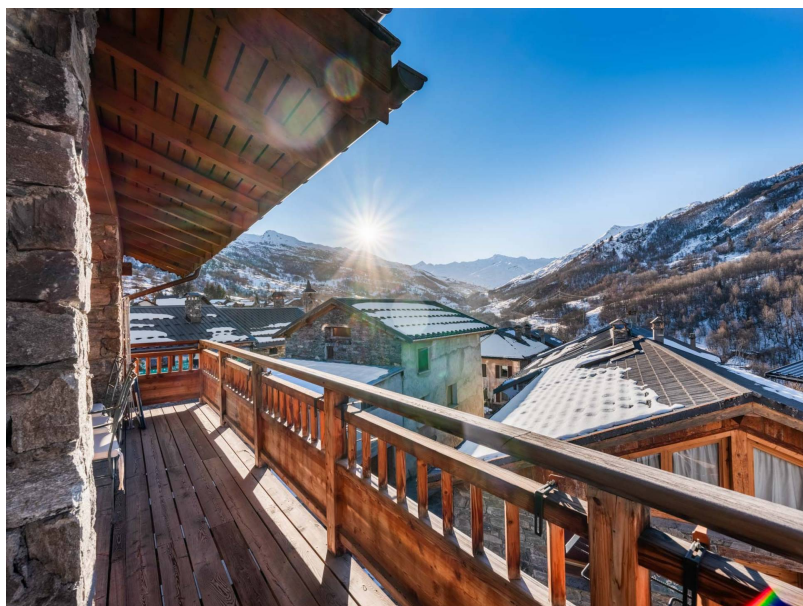

Chalet, Saint-Martin-de-Belleville (73440)

1 990 000 €

Agency fees included in the selling price

Informations

City : Saint-Martin-de-Belleville

Region : Auvergne-Rhône-Alpes

Mandat : 2413

Type : Chalet